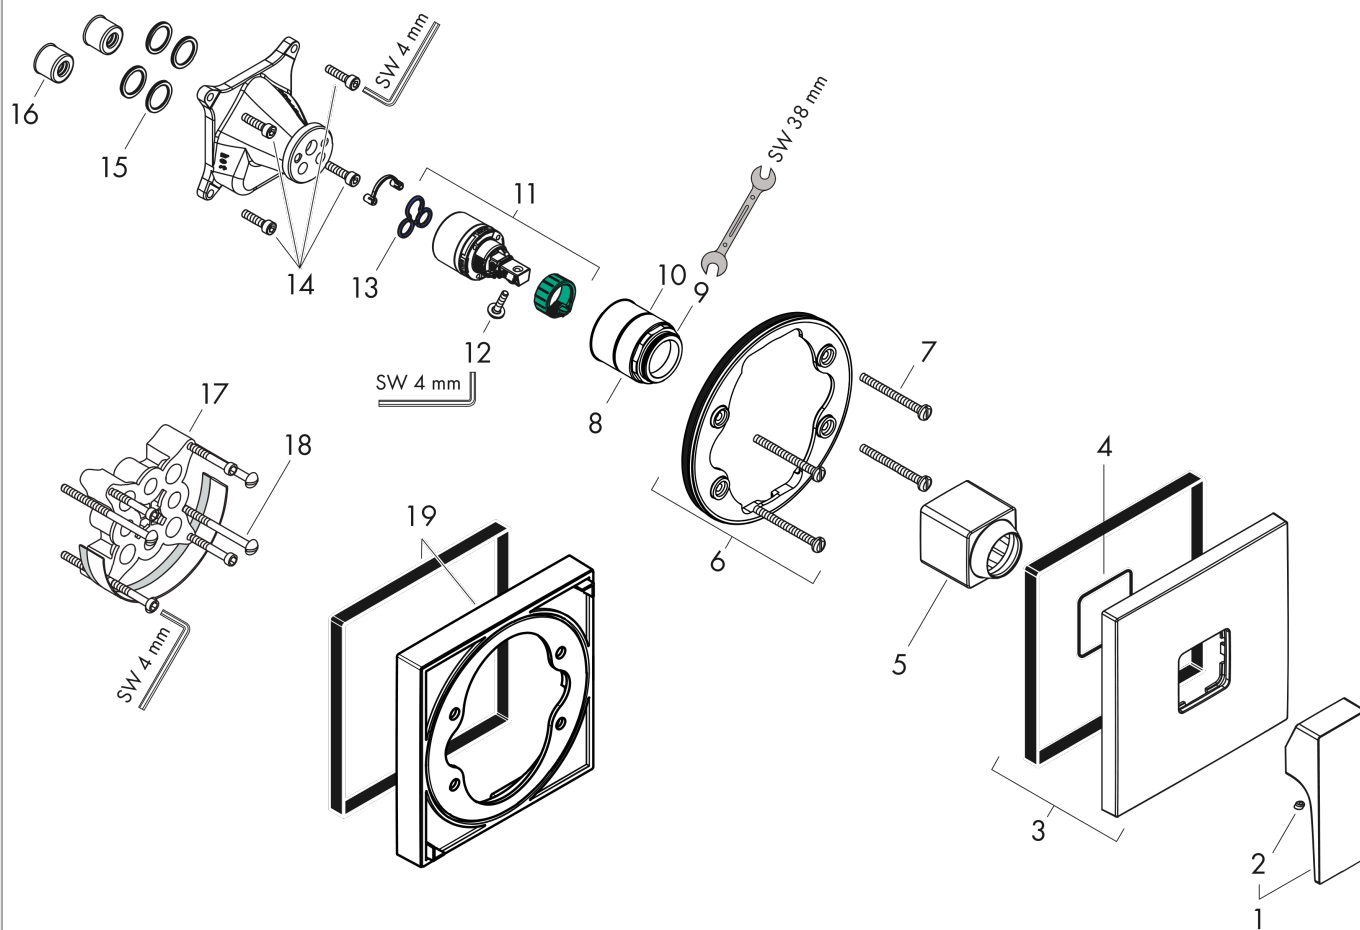

Metropol

Single lever shower mixer for concealed installation with lever handle for iBox universal

Surfaces: **Matt White** Article Number: **32565700**

Description

product features

- 1 function
- connection type: basic set
- maximum flow rate at 3 bar: 29,3 l/min
- ceramic cartridge
- min. operating pressure: 1 bar
- max. operating pressure: 10 bar
- temperature limitation adjustable
- with silencer

Design awards

Product image

Scale drawing

Flowchart

Metropol
Single lever shower mixer for concealed installation with lever handle for iBox universal
 Surfaces: **Matt White** Article Number: **32565700**

Exploded Drawing

Year of production: >07/19

Metropol**Single lever shower mixer for concealed installation with lever handle for iBox universal**Surfaces: **Matt White** Article Number: **32565700****Spare part list**

Year of production: >07/19

Pos.	Description	Article Number	Price	PU
1	handle	93075700	-	1
2	screw cover	96338000	-	1
3	escutcheon 155 / 155 mm	93142700	-	1
4	O-ring 54x3	98436000	-	1
5	sleeve	93143700	-	1
6	holder for escutcheon	98793000	-	1
7	set of fixing screws	96454000	-	1
8	nut	98796000	-	1
9	O-ring 30x1,5	98433000	-	1
10	O-ring 39x1,5	98400000	-	1
11	cartridge, assy	92730000	-	1
12	locking screw for handle	95140000	-	1
13	seal	95008000	-	1
14	set of screws	96525000	-	1
15	O-ring 16x2	98133000	-	1
16	noise reduction	94073000	-	1
17	extension 25 mm	13595000	-	1
18	set of fixing screws	97747000	-	1
19	extension 22 mm	13593700	-	1
a	concealed item	01800180	-	1