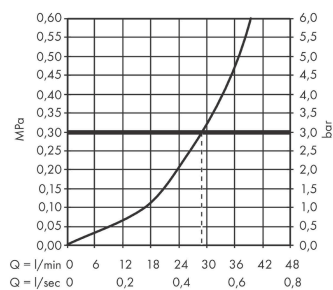

Metropol

Single lever shower mixer for concealed installation with lever handle for iBox universal

Surfaces: **Matt White** Article Number: **32565700**

Description

product features

- 1 function
- connection type: basic set
- maximum flow rate at 3 bar: 29,3 l/min
- ceramic cartridge
- min. operating pressure: 1 bar
- max. operating pressure: 10 bar
- temperature limitation adjustable
- with silencer

Design awards

Product image

Scale drawing

Flowchart

Metropol
Single lever shower mixer for concealed installation with lever handle for iBox universal
 Surfaces: **Matt White** Article Number: **32565700**