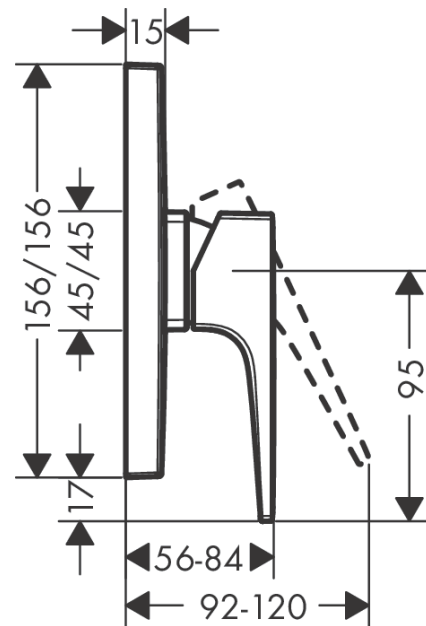

Metropol

Single lever shower mixer for concealed installation with lever handle for iBox universal

Surfaces: **Matt White** Article Number: **32565700**

Description

product features

- 1 function
- connection type: basic set
- maximum flow rate at 3 bar: 29,3 l/min
- ceramic cartridge
- min. operating pressure: 1 bar
- max. operating pressure: 10 bar
- temperature limitation adjustable
- with silencer

Design awards

Product image

Scale drawing

Flowchart

Metropol
Single lever shower mixer for concealed installation with lever handle for iBox universal
 Surfaces: **Matt White** Article Number: **32565700**

Exploded Drawing

Year of production: >07/19

Metropol**Single lever shower mixer for concealed installation with lever handle for iBox universal**Surfaces: **Matt White** Article Number: **32565700****Spare part list**

Year of production: >07/19

Pos.	Description	Article Number	Price	PU
1	handle	93075700	-	1
2	screw cover	96338000	-	1
3	escutcheon 155 / 155 mm	93142700	-	1
4	O-ring 54x3	98436000	-	1
5	sleeve	93143700	-	1
6	holder for escutcheon	98793000	-	1
7	set of fixing screws	96454000	-	1
8	nut	98796000	-	1
9	O-ring 30x1,5	98433000	-	1
10	O-ring 39x1,5	98400000	-	1
11	cartridge, assy	92730000	-	1
12	locking screw for handle	95140000	-	1
13	seal	95008000	-	1
14	set of screws	96525000	-	1
15	O-ring 16x2	98133000	-	1
16	noise reduction	94073000	-	1
17	extension 25 mm	13595000	-	1
18	set of fixing screws	97747000	-	1
19	extension 22 mm	13593700	-	1
a	concealed item	01800180	-	1